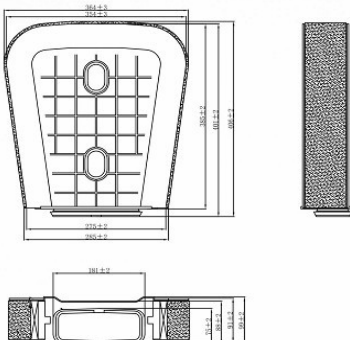

Применяемость:

VW CALIFORNIA T4 Camper (7DJ, 7DK, 70J)
VW TRANSPORTER IV Bus (70XB, 70XC, 7DB, 7DW, 7DK) |
TRANSPORTER / CARAVELLE
VW TRANSPORTER T4 Bus (70B, 70C, 7DB, 7DK, 70J, 70K,
7DC, 7DJ)
VW TRANSPORTER T4 Platform/Chassis (70E, 70L, 70M, 7DE,
7DL, 7D)
VW TRANSPORTER T4 Van (70A, 70H, 7DA, 7DH, 70J)

Цена розничная: 895

Название: Фильтр для а/м Toyota Camry (01-) 2.4i/Highlander (07-) 3.5i/Lexus RX (08-) 3.5i (возд.) (LAF 19109)